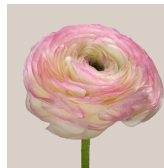

Elegance Clementine

-  4 cm
-  30-50
-  12 days
-  Orange

Elegance Giallo

-  3 cm
-  30-50
-  12 days
-  Yellow

Cloni Varieties

Cloni Pon Pon Aladdin

-  5 cm
-  30-50
-  12 days
-  Green & Hot Pink

Cloni Pon Pon Malva

-  5 cm
-  30-45
-  12 days
-  Green & Pink

Cloni Pon Pon Merlino

-  5 cm
-  30-45
-  12 days
-  Green & Yellow

Cloni Success Blanco

-  5.5 cm
-  30-50
-  11 days
-  White

Cloni Success Hanoi

-  5 cm
-  30-50
-  12 days
-  Blush

Cloni Success Madame

-  5 cm
-  30-50
-  11 days
-  Cream - Light Pink

Cloni Success Lady

-  5 cm
-  30-50
-  12 days
-  Light Pink

Cloni Success Felicidade

-  5 cm
-  30-50
-  11 days
-  Light Pink

Cloni Success Blush