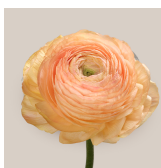

-  5 cm
-  30-45
-  12 days
-  Green & Pink

Cloni Pon Pon Merlino

-  5 cm
-  30-45
-  12 days
-  Green & Yellow

Cloni Success Blanco

-  5.5 cm
-  30-50
-  11 days
-  White

Cloni Success Hanoi

-  5 cm
-  30-50
-  12 days
-  Blush

Cloni Success Madame

-  5 cm
-  30-50
-  11 days
-  Cream - Light Pink

Cloni Success Lady

-  5 cm
-  30-50
-  12 days
-  Light Pink

Cloni Success Felicidade

-  5 cm
-  30-50
-  11 days
-  Light Pink

Cloni Success Blush

-  5 cm
-  35-60
-  12 days
-  Pink

Cloni Success Nebbia

-  5 cm
-  30-55
-  12 days
-  Light Lavender

Cloni Success Honey

-  5 cm
-  30-55
-  12 days
-  Peach & Orange

Butterfly Varieties

Butterfly Keramos