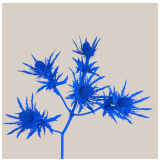

Eryngium Varieties

**Eryngium
Magical Blue lagoon**

-  N/A cm
-  50-90
-  25 days
-  Blue

**Eryngium
Painted Purple**

*tinted

**Eryngium
Painted Blue**

*tinted

**Eryngium
Painted Green**

*tinted

**Eryngium
Painted Lime**

*tinted

**Eryngium
Painted White**

*tinted

**Eryngium
Full Pink**

*tinted

**Eryngium
Painted Red**