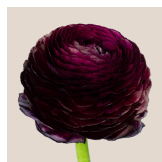

Verdalina collection 2026

Elegance Varieties

Elegance Bianco

-  4 cm
-  30-60
-  12 days
-  White

Elegance Rosa

-  3 cm
-  30-50
-  10 days
-  Pink

Elegance Rosa Chiaro

-  3 cm
-  30-50
-  10 days
-  Light pink

Elegance Salmone

-  4 cm
-  30-50
-  12 days
-  Salmon

Elegance Rosso

-  4 cm
-  30-50
-  10 days
-  Red

Elegance Hot Pink

-  4 cm
-  30-50
-  12 days
-  Hot pink

Elegance Viola

-  4 cm
-  30-50
-  12 days
-  Burgundy

Elegance Clementine

-  4 cm
-  30-50
-  12 days
-  Orange

Elegance Giallo

-  3 cm
-  30-50
-  12 days
-  Yellow

Cloni Varieties

Cloni Pon Pon Aladdin

-  5 cm
-  30-50
-  12 days
-  Green & Hot Pink

Cloni Pon Pon Malva

-  5 cm
-  30-45
-  12 days
-  Green & Pink

Cloni Pon Pon Merlino

-  5 cm
-  30-45
-  12 days
-  Green & Yellow

Cloni Success Blanco

-  5.5 cm
-  30-50
-  11 days
-  White

Cloni Success Hanoi

-  5 cm
-  30-50
-  12 days
-  Blush