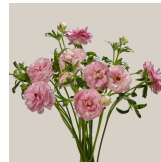

-  Medium - Large
-  40-50
-  14-18 days
-  Cream / White

Butterfly Graces

-  Medium - Large
-  40-50
-  14-18 days
-  Cream

Butterfly Ariadne

-  Medium - Large
-  30-55
-  14-18 days
-  Light pink

Butterfly Melissa

-  Medium - Large
-  30-50
-  14-18 days
-  Light Pink

Butterfly Isis

-  Medium - Large
-  40-50
-  14-18 days
-  Light Pink

Butterfly Hera

-  Medium - Large
-  40-50
-  14-18 days
-  Pink

Butterfly Eris

-  Medium - Large
-  40-60
-  14-18 days
-  Coral