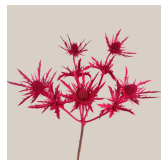

Eryngium Varieties

**Eryngium
Magical Blue lagoon**

-  N/A cm
-  50-90
-  25 days
-  Blue

**Eryngium
Painted Purple**

*tinted

**Eryngium
Painted Blue**

*tinted

**Eryngium
Painted Green**

*tinted

**Eryngium
Painted Lime**

*tinted

**Eryngium
Painted White**

*tinted

**Eryngium
Full Pink**

*tinted

**Eryngium
Painted Red**