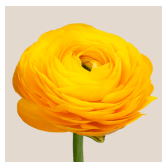

Elegance Salmone

-  4 cm
-  30-50
-  12 days
-  Salmon

Elegance Rosso

-  4 cm
-  30-50
-  10 days
-  Red

Elegance Hot Pink

-  4 cm
-  30-50
-  12 days
-  Hot pink

Elegance Viola

-  4 cm
-  30-50
-  12 days
-  Burgundy

Elegance Clementine

-  4 cm
-  30-50
-  12 days
-  Orange

Elegance Giallo

-  3 cm
-  30-50
-  12 days
-  Yellow

Cloni Varieties

Cloni Pon Pon Aladdin

-  5 cm
-  30-50
-  12 days
-  Green & Hot Pink

Cloni Pon Pon Malva