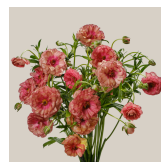

-  Medium - Large
-  30-50
-  14-18 days
-  Light Pink

Butterfly Isis

-  Medium - Large
-  40-50
-  14-18 days
-  Light Pink

Butterfly Hera

-  Medium - Large
-  40-50
-  14-18 days
-  Pink

Butterfly Eris

-  Medium - Large
-  40-60
-  14-18 days
-  Coral

Butterfly Musa

-  Medium - Large
-  40-50
-  14-18 days
-  Red - Salmone

Butterfly Hades

-  Medium - Large
-  30-50
-  14-18 days
-  Red

Butterfly Helios

-  Medium - Large
-  30-50
-  14-18 days
-  Light Yellow