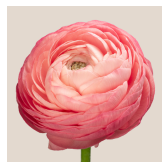

Verdalina collection 2026

Elegance Varieties

Elegance Bianco

-  4 cm
-  30-60
-  12 days
-  White

Elegance Rosa

-  3 cm
-  30-50
-  10 days
-  Pink

Elegance Rosa Chiaro

-  3 cm
-  30-50
-  10 days
-  Light pink

Elegance Salmone

-  4 cm
-  30-50
-  12 days
-  Salmon

Elegance Rosso

-  4 cm
-  30-50
-  10 days
-  Red

Elegance Hot Pink

-  4 cm
-  30-50
-  12 days
-  Hot pink

Elegance Viola

-  4 cm
-  30-50
-  12 days
-  Burgundy

Elegance Clementine

-  4 cm
-  30-50
-  12 days
-  Orange

Elegance Giallo

-  3 cm
-  30-50
-  12 days
-  Yellow

Cloni Varieties

Cloni Pon Pon Aladdin

-  5 cm
-  30-50
-  12 days
-  Green & Hot Pink

Cloni Pon Pon Malva