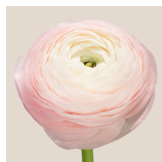

Verdalina collection 2026

Elegance Varieties

Elegance Bianco

-  4 cm
-  30-60
-  12 days
-  White

Elegance Rosa

-  3 cm
-  30-50
-  10 days
-  Pink

Elegance Rosa Chiaro

-  3 cm
-  30-50
-  10 days
-  Light pink

Elegance Salmone

-  4 cm
-  30-50
-  12 days
-  Salmon

Elegance Rosso

-  4 cm
-  30-50
-  10 days
-  Red

Elegance Hot Pink

-  4 cm
-  30-50
-  12 days
-  Hot pink

Elegance Viola

-  4 cm
-  30-50
-  12 days
-  Burgundy

Elegance Clementine

-  4 cm
-  30-50
-  12 days
-  Orange

Elegance Giallo

-  3 cm
-  30-50
-  12 days
-  Yellow

Cloni Varieties

Cloni Pon Pon Aladdin

-  5 cm
-  30-50
-  12 days
-  Green & Hot Pink

Cloni Pon Pon Malva