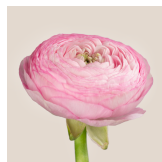

Verdalina collection 2026

Elegance Varieties

Elegance Bianco

-  4 cm
-  30-60
-  12 days
-  White

Elegance Rosa

-  3 cm
-  30-50
-  10 days
-  Pink

Elegance Rosa Chiaro

-  3 cm
-  30-50
-  10 days
-  Light pink

Elegance Clementine

-  4 cm
-  30-50
-  12 days
-  Orange

Elegance Giallo

-  3 cm
-  30-50
-  12 days
-  Yellow

Cloni Varieties

Cloni Pon Pon Aladdin

-  5 cm
-  30-50
-  12 days
-  Green & Hot Pink

Cloni Pon Pon Malva