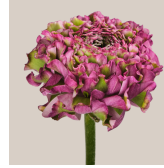

Elegance Clementine

-  4 cm
-  30-50
-  12 days
-  Orange

Elegance Giallo

-  3 cm
-  30-50
-  12 days
-  Yellow

Cloni Varieties

Cloni Pon Pon Aladdin

-  5 cm
-  30-50
-  12 days
-  Green & Hot Pink

Cloni Pon Pon Malva

-  5 cm
-  30-45
-  12 days
-  Green & Pink

Cloni Pon Pon Merlino

-  5 cm
-  30-45
-  12 days
-  Green & Yellow

Cloni Success Blanco

-  5.5 cm
-  30-50
-  11 days
-  White

Cloni Success Hanoi

-  5 cm
-  30-50
-  12 days
-  Blush

Cloni Success Madame

-  5 cm
-  30-50
-  11 days
-  Cream - Light Pink

Cloni Success Lady

-  5 cm
-  30-50
-  12 days
-  Light Pink

Cloni Success Felicidade

-  5 cm
-  30-50
-  11 days
-  Light Pink

Cloni Success Blush