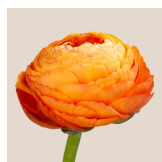

Verdalina collection 2026

Elegance Varieties

Elegance Bianco

-  4 cm
-  30-60
-  12 days
-  White

Elegance Rosa

-  3 cm
-  30-50
-  10 days
-  Pink

Elegance Rosa Chiaro

-  3 cm
-  30-50
-  10 days
-  Light pink

Elegance Salmone

-  4 cm
-  30-50
-  12 days
-  Salmon

Elegance Rosso

-  4 cm
-  30-50
-  10 days
-  Red

Elegance Hot Pink

-  4 cm
-  30-50
-  12 days
-  Hot pink

Elegance Viola

-  4 cm
-  30-50
-  12 days
-  Burgundy

Elegance Clementine

-  4 cm
-  30-50
-  12 days
-  Orange

Elegance Giallo

-  3 cm
-  30-50
-  12 days
-  Yellow

Cloni Varieties

Cloni Pon Pon Aladdin

-  5 cm
-  30-50
-  12 days
-  Green & Hot Pink

Cloni Pon Pon Malva

-  5 cm
-  30-45
-  12 days
-  Green & Pink

Cloni Pon Pon Merlino

-  5 cm
-  30-45
-  12 days
-  Green & Yellow

Cloni Success Blanco

-  5.5 cm
-  30-50
-  11 days
-  White

Cloni Success Hanoi

-  5 cm
-  30-50
-  12 days
-  Blush