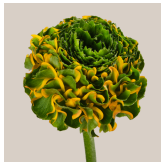

Elegance Clementine

-  4 cm
-  30-50
-  12 days
-  Orange

Elegance Giallo

-  3 cm
-  30-50
-  12 days
-  Yellow

Cloni Varieties

Cloni Pon Pon Aladdin

-  5 cm
-  30-50
-  12 days
-  Green & Hot Pink

Cloni Pon Pon Malva

-  5 cm
-  30-45
-  12 days
-  Green & Pink

Cloni Pon Pon Merlino

-  5 cm
-  30-45
-  12 days
-  Green & Yellow

Cloni Success Blanco

-  5.5 cm
-  30-50
-  11 days
-  White

Cloni Success Hanoi

-  5 cm
-  30-50
-  12 days
-  Blush