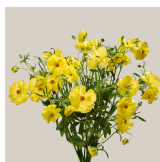

Butterfly Musa

-  Medium - Large
-  40-50
-  14-18 days
-  Red - Salmone

Butterfly Hades

-  Medium - Large
-  30-50
-  14-18 days
-  Red

Butterfly Helios

-  Medium - Large
-  30-50
-  14-18 days
-  Light Yellow