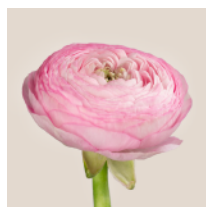

## Elegance Varieties

**Elegance Bianco**

 4 cm  
 30-60  
 12 days  
 White

**Elegance Rosa**

 3 cm  
 30-50  
 10 days  
 Pink

**Elegance Hot Pink**

 4 cm  
 30-50  
 12 days  
 Hot pink

**Elegance Rosso**

 4 cm  
 30-50  
 10 days  
 Red

**Elegance Giallo**

 3 cm  
 30-50  
 12 days  
 Yellow

**Elegance Rosa Chiaro**

 3 cm  
 30-50  
 10 days  
 Light pink

**Elegance salmone**

 4 cm  
 30-50  
 12 days  
 Salmon