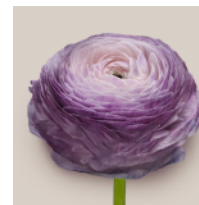

 4 cm  
 30-50  
 10 days  
 Red

**Elegance Giallo**

 3 cm  
 30-50  
 12 days  
 Yellow

**Elegance Rosa Chiaro**

 3 cm  
 30-50  
 10 days  
 Light pink

**Elegance salmone**

 4 cm  
 30-50  
 12 days  
 Salmon

**Elegance Viola**

 4 cm  
 30-50  
 12 days  
 Burgundy

**Elegance Cioccolato**

 4 cm  
 30-50  
 12 days  
 Novelty

**Elegance Clementine**

 4 cm  
 30-50  
 12 days  
 Orange

## Cloni Varieties

**Cloni Success Nono Antonio**

 4 cm  
 30-40  
 10 days  
 Purple

**Cloni Success Favola**

 5 cm  
 30-50  
 12 days  
 Light Pink

**Cloni Success Hanoi**

 5 cm  
 30-50  
 12 days  
 Blush