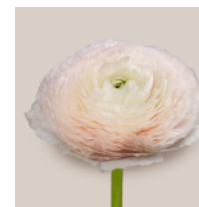

 4 cm  
 30-50  
 10 days  
 Red

**Elegance Giallo**

 3 cm  
 30-50  
 12 days  
 Yellow

**Elegance Rosa Chiaro**

 3 cm  
 30-50  
 10 days  
 Light pink

**Elegance salmone**

 4 cm  
 30-50  
 12 days  
 Salmon

**Elegance Viola**

 4 cm  
 30-50  
 12 days  
 Burgundy

**Elegance Cioccolato**

 4 cm  
 30-50  
 12 days  
 Novelty

**Elegance Clementine**

 4 cm  
 30-50  
 12 days  
 Orange

## Cloni Varieties

**Cloni Success Nono Antonio**

 4 cm  
 30-40  
 10 days  
 Purple

**Cloni Success Favola**

 5 cm  
 30-50  
 12 days  
 Light Pink

**Cloni Success Hanoi**

 5 cm  
 30-50  
 12 days  
 Blush