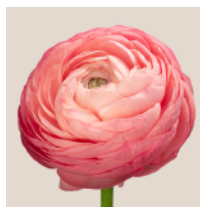

## Elegance Varieties

**Elegance Bianco**

 4 cm  
 30-60  
 12 days  
 White

**Elegance Rosa**

 3 cm  
 30-50  
 10 days  
 Pink

**Elegance Hot Pink**

 4 cm  
 30-50  
 12 days  
 Hot pink

**Elegance Rosso**

 4 cm  
 30-50  
 10 days  
 Red

**Elegance Giallo**

 3 cm  
 30-50  
 12 days  
 Yellow

**Elegance Rosa Chiaro**

 3 cm  
 30-50  
 10 days  
 Light pink

**Elegance salmone**

 4 cm  
 30-50  
 12 days  
 Salmon

**Elegance Viola**

 4 cm  
 30-50  
 12 days  
 Burgundy

**Elegance Cioccolato**

 4 cm  
 30-50  
 12 days  
 Novelty

**Elegance Clementine**

 4 cm  
 30-50  
 12 days  
 Orange