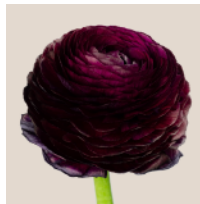

## Elegance Varieties

**Elegance Bianco**

 4 cm  
 30-60  
 12 days  
 White

**Elegance Rosa**

 3 cm  
 30-50  
 10 days  
 Pink

**Elegance Hot Pink**

 4 cm  
 30-50  
 12 days  
 Hot pink

**Elegance Rosso**

 4 cm  
 30-50  
 10 days  
 Red

**Elegance Giallo**

 3 cm  
 30-50  
 12 days  
 Yellow

**Elegance Rosa Chiaro**

 3 cm  
 30-50  
 10 days  
 Light pink

**Elegance salmone**

 4 cm  
 30-50  
 12 days  
 Salmon

**Elegance Viola**

 4 cm  
 30-50  
 12 days  
 Burgundy

**Elegance Cioccolato**

 4 cm  
 30-50  
 12 days  
 Novelty

**Elegance Clementine**

 4 cm  
 30-50  
 12 days  
 Orange

## Cloni Varieties

**Cloni Success Nono Antonio**

 4 cm  
 30-40  
 10 days  
 Purple

**Cloni Success Favola**

 5 cm  
 30-50  
 12 days  
 Light Pink

**Cloni Success Hanoi**

 5 cm  
 30-50  
 12 days  
 Blush