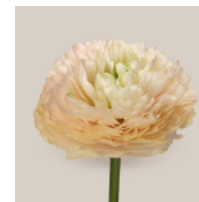

## Elegance Varieties

**Elegance Bianco**

 4 cm  
 30-60  
 12 days  
 White

**Elegance Rosa**

 3 cm  
 30-50  
 10 days  
 Pink

**Elegance Hot Pink**

 4 cm  
 30-50  
 12 days  
 Hot pink

**Elegance Rosso**

**Elegance Viola**

 4 cm  
 30-50  
 12 days  
 Burgundy

**Elegance Cioccolato**

 4 cm  
 30-50  
 12 days  
 Novelty

**Elegance Clementine**

 4 cm  
 30-50  
 12 days  
 Orange

## Cloni Varieties

**Cloni Success Nono Antonio**

 4 cm  
 30-40  
 10 days  
 Purple

**Cloni Success Favola**

 5 cm  
 30-50  
 12 days  
 Light Pink

**Cloni Success Hanoi**

 5 cm  
 30-50  
 12 days  
 Blush

**Cloni Success Lady**

 5 cm  
 30-50  
 12 days  
 Light Pink

**Cloni Success Touareg**

 5 cm  
 30-40  
 12 days  
 Light Peach