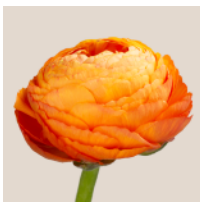

## Elegance Varieties

**Elegance Bianco**

 4 cm  
 30-60  
 12 days  
 White

**Elegance Rosa**

 3 cm  
 30-50  
 10 days  
 Pink

**Elegance Hot Pink**

 4 cm  
 30-50  
 12 days  
 Hot pink

**Elegance Rosso**

 4 cm  
 30-50  
 10 days  
 Red

**Elegance Giallo**

 3 cm  
 30-50  
 12 days  
 Yellow

**Elegance Rosa Chiaro**

 3 cm  
 30-50  
 10 days  
 Light pink

**Elegance salmone**

 4 cm  
 30-50  
 12 days  
 Salmon

**Elegance Viola**

 4 cm  
 30-50  
 12 days  
 Burgundy

**Elegance Cioccolato**

 4 cm  
 30-50  
 12 days  
 Novelty

**Elegance Clementine**

 4 cm  
 30-50  
 12 days  
 Orange