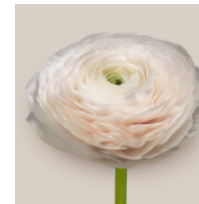

## Elegance Varieties

**Elegance Bianco**

 4 cm  
 30-60  
 12 days  
 White

**Elegance Rosa**

 3 cm  
 30-50  
 10 days  
 Pink

**Elegance Hot Pink**

 4 cm  
 30-50  
 12 days  
 Hot pink

**Elegance Rosso**

**Elegance Viola**

 4 cm  
 30-50  
 12 days  
 Burgundy

**Elegance Cioccolato**

 4 cm  
 30-50  
 12 days  
 Novelty

**Elegance Clementine**

 4 cm  
 30-50  
 12 days  
 Orange

## Cloni Varieties

**Cloni Success Nono Antonio**

 4 cm  
 30-40  
 10 days  
 Purple

**Cloni Success Favola**

 5 cm  
 30-50  
 12 days  
 Light Pink

**Cloni Success Hanoi**

 5 cm  
 30-50  
 12 days  
 Blush

**Cloni Success Lady**

 5 cm  
 30-50  
 12 days  
 Light Pink

**Cloni Success Touareg**

 5 cm  
 30-40  
 12 days  
 Light Peach