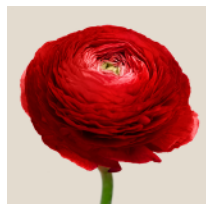

## Elegance Varieties

**Elegance Bianco**

 4 cm  
 30-60  
 12 days  
 White

**Elegance Rosa**

 3 cm  
 30-50  
 10 days  
 Pink

**Elegance Hot Pink**

 4 cm  
 30-50  
 12 days  
 Hot pink

**Elegance Rosso**

 4 cm  
 30-50  
 10 days  
 Red

**Elegance Giallo**

 3 cm  
 30-50  
 12 days  
 Yellow

**Elegance Rosa Chiaro**

 3 cm  
 30-50  
 10 days  
 Light pink

**Elegance salmone**

 4 cm  
 30-50  
 12 days  
 Salmon