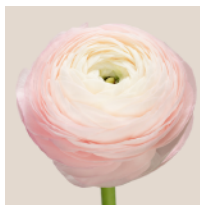

## Elegance Varieties

**Elegance Bianco**

 4 cm  
 30-60  
 12 days  
 White

**Elegance Rosa**

 3 cm  
 30-50  
 10 days  
 Pink

**Elegance Hot Pink**

 4 cm  
 30-50  
 12 days  
 Hot pink

**Elegance Rosso**

 4 cm  
 30-50  
 10 days  
 Red

**Elegance Giallo**

 3 cm  
 30-50  
 12 days  
 Yellow

**Elegance Rosa Chiaro**

 3 cm  
 30-50  
 10 days  
 Light pink

**Elegance salmone**

 4 cm  
 30-50  
 12 days  
 Salmon