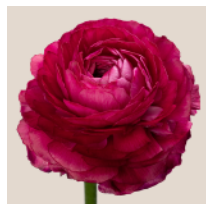

## Elegance Varieties

**Elegance Bianco**

 4 cm  
 30-60  
 12 days  
 White

**Elegance Rosa**

 3 cm  
 30-50  
 10 days  
 Pink

**Elegance Hot Pink**

 4 cm  
 30-50  
 12 days  
 Hot pink

**Elegance Rosso**

 4 cm  
 30-50  
 10 days  
 Red

**Elegance Giallo**

 3 cm  
 30-50  
 12 days  
 Yellow

**Elegance Rosa Chiaro**

 3 cm  
 30-50  
 10 days  
 Light pink

**Elegance salmone**

 4 cm  
 30-50  
 12 days  
 Salmon