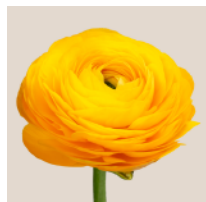

## Elegance Varieties

**Elegance Bianco**

 4 cm  
 30-60  
 12 days  
 White

**Elegance Rosa**

 3 cm  
 30-50  
 10 days  
 Pink

**Elegance Hot Pink**

 4 cm  
 30-50  
 12 days  
 Hot pink

**Elegance Rosso**

 4 cm  
 30-50  
 10 days  
 Red

**Elegance Giallo**

 3 cm  
 30-50  
 12 days  
 Yellow

**Elegance Rosa Chiaro**

 3 cm  
 30-50  
 10 days  
 Light pink

**Elegance salmone**

 4 cm  
 30-50  
 12 days  
 Salmon